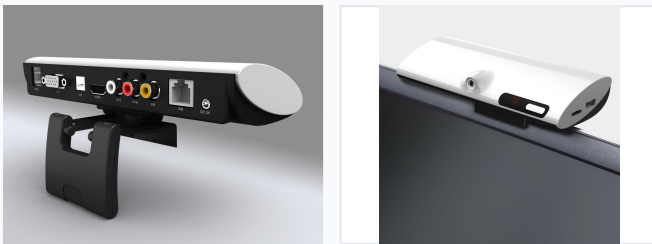

ADDITIONAL IMAGES

Overview

Versatile Android Smart TV Box with Integrated Camera

This Android-powered Smart TV box transforms any standard monitor or television into a high-performance multimedia hub. Featuring a built-in camera, it is specifically designed for seamless video conferencing via apps like Skype and MSN, making it ideal for both professional and personal communication. With support for high-definition video playback and 3D somatosensory gaming, it offers a comprehensive entertainment and productivity solution.

Core Performance

Key Performance Metrics

1 GB RAM	4 GB Nand Flash	100 M Wired Network

Connectivity & Ports

Available Interfaces

HDMI, VGA, AV Output, USB 2.0, Ethernet (RJ45), Optical, DC IN, TF Card Slot

Network & Communication

Wireless Features

- Built-in Wi-Fi support
- 2.4G Wireless air somatosensory mouse support
- External USB keyboard and mouse compatibility