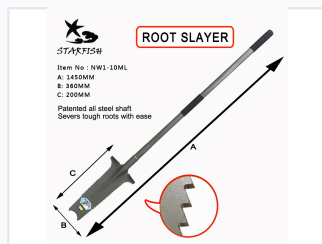

All-Steel Garden Spade with Metal Handle

This all-steel shaft spade is designed for easily severing tough roots. It features a durable metal handle connection for enhanced stability during gardening and landscaping tasks.

ADDITIONAL IMAGES

Product Overview

Professional Grade Root Slayer

This all-steel garden spade is engineered for professional landscaping and heavy-duty gardening tasks. Its unique construction is specifically designed to sever tough roots and handle demanding soil conditions with ease. Featuring a robust, patented all-steel shaft, it offers superior longevity and stability compared to traditional alternatives.

Technical Specifications

Key Dimensions

1450 MM

Total Length

360 MM

Head Width

200 MM

Head Height

Item Number

NW1-10ML

Design & Build

Key Features

- Patented all-steel shaft design
- Robust handle connection for enhanced stability
- Engineered for tough root severing
- Wear and tear resistant finish

Material Composition