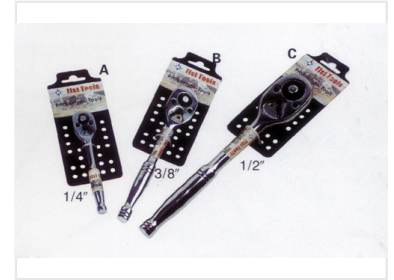

Air Conditioner

This air conditioner provides efficient cooling. It is designed to maintain a comfortable temperature in indoor environments.

Product Overview

Professional Socket Wrench Set

This professional-grade ratchet socket wrench set is engineered for durability and precision in demanding environments. Featuring three versatile drive sizes—1/4 inch, 3/8 inch, and 1/2 inch—it is designed to handle a wide range of automotive, construction, and maintenance tasks. The durable chrome finish ensures long-lasting performance, while the ergonomic handle design provides superior grip and control for efficient torque application.

Technical Specifications

Drive Sizes

- 1/4 inch
- 3/8 inch
- 1/2 inch

Finish

Chrome

Key Features

Design Benefits

Smooth Operation • Efficient Torque • Enhanced Grip