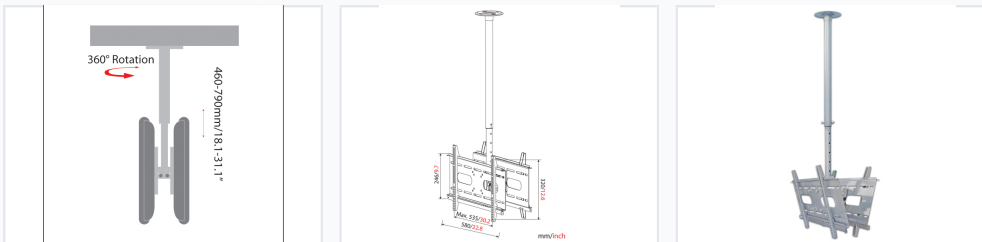

Adjustable Telescopic TV Ceiling Mount

This adjustable TV ceiling mount is made from high gauge cold rolled steel. It features adjustable length and tilt, with an optional security lock.

Adjustment knob locks tilt setting in place and allows continuous adjustment

ADDITIONAL IMAGES

Overview

Professional Telescopic TV Ceiling Mount

This adjustable telescopic ceiling mount is engineered for screens ranging from 23" to 37", providing a secure and versatile solution for commercial or residential installations. Constructed from high-gauge cold-rolled steel, it features a toolless tilt mechanism and 360° rotation for optimal viewing angles. The integrated cable management and optional security lock make it an ideal choice for public spaces where both aesthetics and theft prevention are priorities.

Key Performance Metrics

Key Performance Metrics

56 kg

Max Load Capacity

360 °

Rotation Range

806 mm

Max Extension

Technical Specifications

Screen Size Compatibility	23" - 37"
Max VESA Pattern	500 × 300 mm
Material	High gauge cold rolled steel

Adjustability

Tilt Range	-10° to +5°
Adjustable Length	477mm - 806mm
Adjustment Features	Toolless Tilt, 360° Rotation, Telescopic Height Adjustment, Lockable Tilt Setting