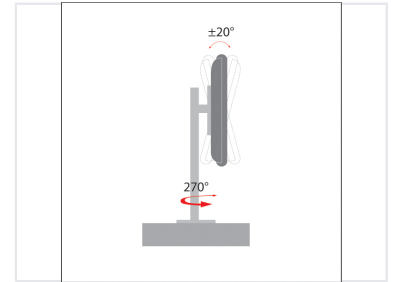

Adjustable LCD Monitor Desk and Wall Mount

This LCD monitor mount features aluminum and steel construction for durability. It offers height adjustability, tool-free tilt, and both desk and wall installation options.

ADDITIONAL IMAGES

Product Overview

Versatile Monitor Mounting Solution

This adjustable LCD monitor mount is engineered for both desk and wall installation, offering exceptional flexibility for professional workspaces. Constructed from durable aluminum and steel, it supports monitors ranging from 13 to 27 inches. With integrated tilt, swivel, and height adjustment capabilities, this mount helps improve ergonomic comfort and desk organization through its built-in cable management system.

Technical Specifications

Max Load Capacity

10 kg

Desk Mount

15 kg

Wall Mount

Compatible Screen Size	13" - 27"
VESA Patterns	75x75, 100x100
Tilt Adjustment	±20°
Swivel Range	270°
Material	Aluminum and Steel

Installation & Features