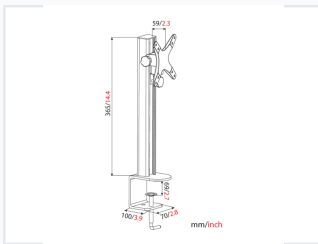

Adjustable LCD Monitor Desk and Wall Mount

This LCD monitor mount features aluminum and steel construction for durability. It offers height adjustability, tool-free tilt, and both desk and wall installation options.

ADDITIONAL IMAGES

Product Overview

Versatile Monitor Mounting Solution

This adjustable LCD monitor mount is engineered for both desk and wall installation, offering exceptional flexibility for professional workspaces. Constructed from durable aluminum and steel, it supports monitors ranging from 13 to 27 inches. With integrated tilt, swivel, and height adjustment capabilities, this mount helps improve ergonomic comfort and desk organization through its built-in cable management system.

Technical Specifications

Max Load Capacity

10 kg

Desk Mount

15 kg

Wall Mount

Compatible Screen Size	13" - 27"
VESA Patterns	75x75, 100x100
Tilt Adjustment	±20°
Swivel Range	270°
Material	Aluminum and Steel

Installation & Features

Logistics

Shipping Information

Metric	Value
Qty per Carton	6 pcs
Net Weight (per unit)	9.24 kg
Gross Weight (per unit)	11.76 kg
Carton Dimensions	79.5 x 21 x 27 cm