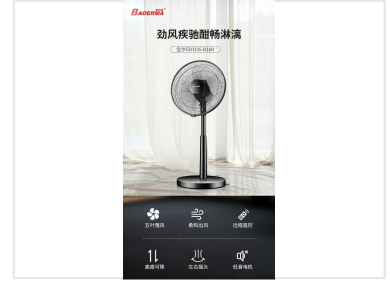

Adjustable Height Five-Blade DC Fan with Remote

This DC fan features a five-leaf design for strong and smooth airflow. It offers adjustable height and oscillating functionality for customized comfort.

ADDITIONAL IMAGES

Product Overview

High-Performance Adjustable DC Fan

This advanced DC fan is engineered for versatile climate control, featuring a powerful five-blade design that ensures strong, smooth, and consistent airflow. With 24 distinct speed settings and a convenient 8-hour timer, it offers precise customization for any environment, from quiet bedrooms to busy offices. The unit includes a smart remote control for effortless operation, allowing users to adjust settings, oscillation, and speed from a distance.

Performance & Features

Key Features	Remote Control, 8-Hour Timer, Oscillating (Left/Right), Adjustable Height, Five-Blade Design
Speed Levels	24

Technical Specifications

Power Consumption

30 W Power

Logistics & Packaging