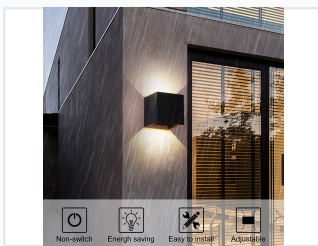

Adjustable Beam Angle Wall Light

This high-quality wall light features a minimalist, modern square design with a metallic finish. The lighting angle is adjustable, and its IP65 waterproof rating makes it suitable for both indoor and outdoor use.

ADDITIONAL IMAGES

Product Overview

Versatile Architectural Lighting

This adjustable beam angle wall light offers a sophisticated, minimalist design suitable for both indoor and outdoor environments. Engineered for versatility, it features customizable beam angles to create precise lighting effects in living rooms, hallways, or courtyards. With an IP65 waterproof rating and energy-efficient performance, this fixture provides a durable and elegant solution for modern residential and commercial spaces.

Suitable Environments

Living Room, Bedroom, Bathroom, Corridor, Balcony, Stairs, Path, Courtyard

Design Style

Simple and Elegant

Key Features

Product Highlights

- Adjustable beam angle for customizable lighting effects
- IP65 waterproof rating for indoor and outdoor versatility
- Energy-efficient LED lighting technology
- Simple installation process