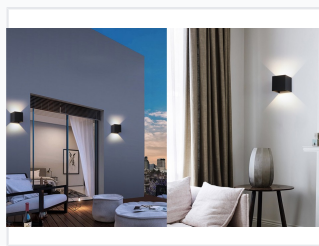

Adjustable Beam Angle Wall Light

This high-quality wall light features a minimalist, modern square design with a metallic finish. The lighting angle is adjustable, and its IP65 waterproof rating makes it suitable for both indoor and outdoor use.

ADDITIONAL IMAGES

Product Overview

Versatile Architectural Lighting

This adjustable beam angle wall light offers a sophisticated, minimalist design suitable for both indoor and outdoor environments. Engineered for versatility, it features customizable beam angles to create precise lighting effects in living rooms, hallways, or courtyards. With an IP65 waterproof rating and energy-efficient performance, this fixture provides a durable and elegant solution for modern residential and commercial spaces.

Suitable Environments

Living Room, Bedroom, Bathroom, Corridor, Balcony, Stairs, Path, Courtyard

Design Style

Simple and Elegant

Key Features

Product Highlights

- Adjustable beam angle for customizable lighting effects
- IP65 waterproof rating for indoor and outdoor versatility
- Energy-efficient LED lighting technology
- Simple installation process