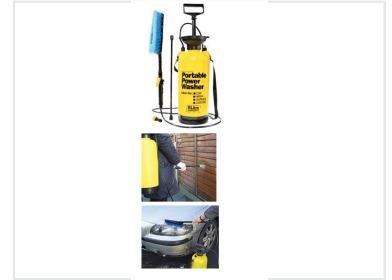

8L Portable Hand Pump Pressure Washer

This 8L portable power washer offers a versatile cleaning solution for various applications. Its hand-pumped pressure system ensures convenience and portability without needing external power sources.

Overview

Portable Cleaning Solution

This 8L portable hand pump pressure washer offers a versatile and eco-friendly cleaning solution for professional and personal use. Designed for maximum mobility, it operates without the need for electricity or a direct hose connection, making it ideal for car washing, window cleaning, and garden maintenance. The unit features a manual hand-pump mechanism for pressure generation and includes specialized attachments for scrubbing and rinsing.

Technical Specifications

Tank Capacity	8 L
Hose Length	2.5 m
Spray Extension Length	43 cm

Features

Key Features

- Trigger operated hand grip
- Built-in pressure release valve
- Soft bristle brush attachment
- Water saving design
- Portable, no electricity required

Spray Modes	Mist, Column

Applications

Recommended Uses

Car Washing • Window Cleaning • Gardening • General Cleaning