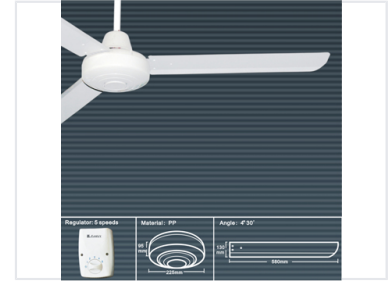

85W Ceiling Fan with 5-Speed Regulator

This ceiling fan operates at 220V/50HZ with a motor size of $\varnothing 163 \times 14.4$ mm. It features a 5-speed regulator and blades set at a 4*30 degree angle for optimal air circulation.

Product Overview

High-Performance Cooling Solution

This 56-inch ceiling fan is engineered for reliable air circulation in professional and commercial environments. Powered by an 85W motor, it delivers consistent airflow with a 5-speed regulator for precise climate control. Its durable iron and PP construction ensures longevity and stable operation under continuous use.

Temperature Rising 75 K

Physical Design

Component Dimensions

Component	Measurement
Regulator Size	95mm
Canopy Diameter	225mm
Blade Length	580mm
Blade Width	130mm

Fan Size 56 inch

Materials Iron, PP

Blade Angle 4 * 30 degrees