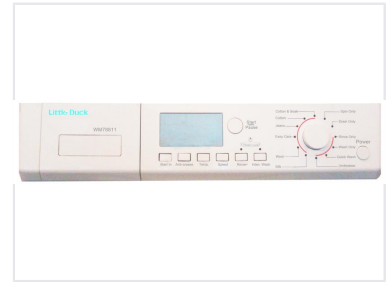

8.0 kg Capacity Front Loading Washing Machine

This front-loading washing machine has a stainless steel drum and digital display. It offers multiple wash cycles to accommodate different fabric types.

ADDITIONAL IMAGES

Overview

Professional Laundry Solution

The WM90912 front-loading washing machine offers an 8.0kg capacity, designed to meet the demands of medium-sized households with efficiency and reliability. Featuring a hybrid controller and a clear LED/VFD/LCD display, this unit provides precise control over various wash cycles, including specialized settings for different fabrics. Its robust construction, combined with energy-efficient operation, makes it a dependable choice for long-term laundry performance.

Design & Build

Product Dimensions

600 mm

Width

635 mm

Depth

850 mm

Height