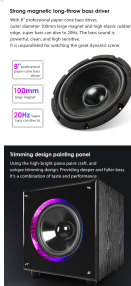

ADDITIONAL IMAGES

Overview

Professional 8-Inch Active Subwoofer

This high-performance 8-inch active subwoofer is designed to deliver deep, clean, and impactful bass for home theater and audio systems. Featuring a robust 100W RMS amplifier and an adjustable crossover, it provides precise control over low-frequency output to ensure a seamless match with satellite speakers. The unit is housed in a durable wooden enclosure with a high-bright piano-painted front panel, combining aesthetic elegance with superior acoustic performance.

Connectivity & Controls

Equipped with volume, phase, and crossover point controls for optimal sound tuning.

Versatile connectivity including line-level and high-level inputs to match various audio systems.

Input Interfaces

RCA Stereo Input, High-Level Input

Output Interfaces

RCA Stereo Output

Power Input

AC 110V-240V / 50-60Hz

Physical & Build

The high-bright piano paint finish and professional paper-cone driver offer both aesthetic appeal and deep, clean bass.

Dimensions & Weight

Metric	Value
Product Size	300 x 300 x 300 mm
Package Size	430 x 430 x 440 mm
Gross Weight	10.5 kg

Build Quality

Wooden Enclosure • Piano Paint Finish • Black