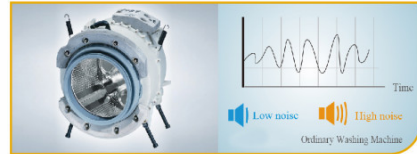

Run stably and silently, making you solely enjoy the comfortable life.

Adopt the VF motor without carbon brush, which features lower-noise effect.

VF motor technology provides stable, quiet operation compared to conventional motors.

Motor Technology

BLDC (Brushless DC) / VF Motor

Reliability (MTBF)

5000 hours

Advanced Technology

Spray rinsing for reduction of residues

Deep steam technology penetrates fabrics to dissolve stains, while spray rinsing ensures thorough detergent removal.

Cleaning Technology

Deep Steam • Spray Rinsing • Variable Speed Control