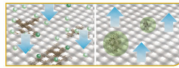

Advanced Technology

Spray rinsing for reduction of residues

Deep steam technology penetrates fabrics to dissolve stains, while spray rinsing ensures thorough detergent removal.

Cleaning Technology

Deep Steam • Spray Rinsing • Variable Speed Control