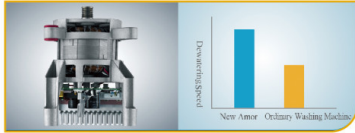

Motor & Performance

Wash clothing accurately and provide you with all-round and considerate care.

Variable washing and dewatering speeds ensure gentle care for different fabric types.