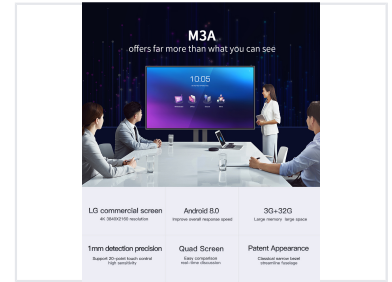

75-Inch Interactive Flat Panel Display

This 75-inch interactive flat panel display is designed for collaborative environments. Its high-resolution screen delivers crisp and vibrant visuals with seamless annotation and presentation capabilities.

ADDITIONAL IMAGES

Overview

Next-Generation Collaboration

This 75-inch interactive flat panel is a state-of-the-art display designed to transform modern meeting rooms and classrooms into highly collaborative environments. Featuring a 4K LG commercial screen and ultra-precise 20-point touch technology, it offers a seamless writing and presentation experience. With integrated wireless screen mirroring and cloud conferencing capabilities, it facilitates effortless information sharing and real-time communication across devices.

Display Performance

Core Display Specs

75 Inch

Screen Size

3840 px

Horizontal Resolution

2160 px

Vertical Resolution