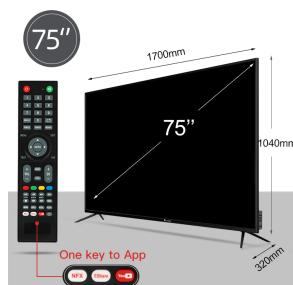

75 inch
Diagonal Display

Panel Specifications

Feature	Specification
Aspect Ratio	16:9 / 4:3
Contrast Ratio	3,000,000:1 (DCR)
Brightness	250 cd/m2
Viewing Angle	178° Horizontal / 178° Vertical
Display Colors	16.7M
Response Time	3/5 ms (Typ. G to G)

Resolution 3840 x 2160 (4K UHD)

Smart Features & Hardware

Endless Entertainment with Built-in Apps

Pre-Installed Apps

Smart Features Android TV, Built-in WiFi, Netflix, YouTube, Screencast, Web Browser

Memory & Storage 1.5GB RAM + 8GB ROM

Audio System

14 W

Total Speaker Output

Supported Digital Systems

DVB-T2 • DVB-S2 • ATSC • ISDB-T • PAL • SECAM • NTSC

Sound Technologies

Dolby Sound, Auto Volume Leveler (AVL), Bottom Type Speakers

Physical Dimensions

Device Dimensions

Dimension	Value
Width	1700 mm
Height	1040 mm
Base Depth	320 mm

Additional Features

User Convenience

- HDR Wide Color Gamut Support
- Digital Noise Reduction (DNR)
- Child Lock
- Multilingual OSD
- Energy Saving Mode
- PVR Recording Support
- Static Picture Compensation