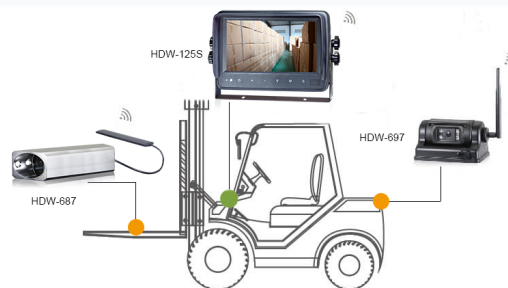

720P Digital Wireless Camera System for Forklifts

This 720P digital wireless camera system is designed for forklifts to enhance safety and efficiency. It provides a clear front view to help avoid blind spots.

ADDITIONAL IMAGES

Overview

A complete digital wireless solution designed to enhance safety in warehouse environments.

Enhanced Safety for Forklift Operations

This 720P Digital Wireless Camera System is specifically designed to eliminate blind spots and improve visibility for forklift operators in busy warehouse environments. The system features easy installation with magnetic mounting options and high-definition video transmission to prevent accidents and secondary damage to goods. With a robust wireless range and durable construction, it provides a reliable solution for increasing operational efficiency and workplace safety.

Auto Brightness

Yes

Video System Support

PAL / NTSC

Installation & Power

Easy installation on various forklift models without the need for complex cabling.

Mounting Method

Magnetic base for easy installation

Power Supply

Rechargeable battery for camera; vehicle power for monitor

System Configuration

The full system includes a dedicated monitor and specialized front and rear wireless cameras.

System Components