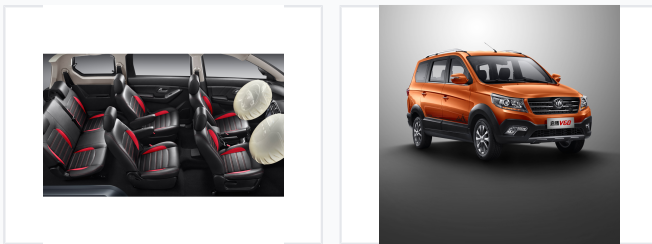

7-Seat Compact SUV with 933L Trunk Space

This 7-seat compact SUV features a 2721mm wheelbase and a large 933L trunk. It is designed to be versatile and cost-effective for both business and household use.

ADDITIONAL IMAGES

Overview

Versatile 7-Seat Compact SUV

This compact SUV offers a brand-new, modern design tailored for both business and household use. It features a spacious interior with a 2721mm wheelbase and flexible seating for up to seven passengers. With an impressive 933L trunk capacity, this vehicle balances practicality, comfort, and utility for diverse driving needs.

Key Features

Trunk Space

933 L

Trunk Capacity

Seating Capacity

7

Wheelbase

2721 mm

Exterior Design

Exterior Highlights

Projector Headlights, Chrome Grille, Roof Rails, Alloy Wheels, Side Steps, Rear Spoiler

Interior Comfort

Interior Specifications

- Black leather upholstery with red accents
- Three-row seating configuration
- Adjustable front headrests
- Integrated front airbags
- Second-row individual armrests