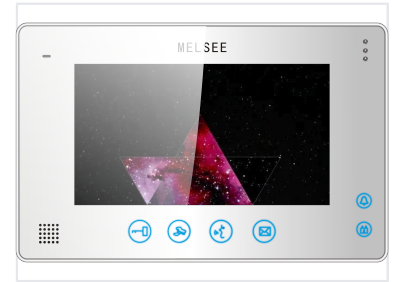

# 7-Inch TFT-LCD Touch Button Indoor Monitor

This 7-inch TFT-LCD indoor monitor is designed for smart home and building automation systems. It enhances security by providing a clear display for monitoring and communication with backlit touch buttons.

## ADDITIONAL IMAGES

### Advanced Indoor Monitoring Solution

This 7-inch TFT-LCD indoor monitor is designed to enhance security and convenience in modern residential and commercial environments. Featuring a high-resolution color display and intuitive backlit touch buttons, it offers seamless control over access and communication. The device supports essential functionalities including two-way audio, remote unlocking, and direct communication with guard stations or lifts.

## Display & Design

|                    |                                   |
|--------------------|-----------------------------------|
| Screen Size        | 7 inch                            |
| Display Technology | TFT-LCD Color Display             |
| Available Finishes | Gold, Silver, Brown, Black, White |