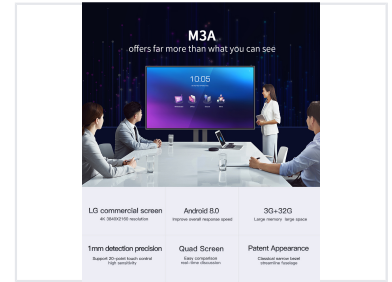

65-Inch Interactive Flat Panel Display

This 65-inch interactive flat panel display features a high-resolution screen and touch-enabled interface. Integrated software supports presentations, whiteboarding, and content sharing in meeting rooms, classrooms, and huddle spaces.

ADDITIONAL IMAGES

Product Overview

Professional Interactive Collaboration Display

This 65-inch interactive flat panel is designed for modern collaborative environments, offering a seamless blend of high-definition visuals and intuitive touch technology. With a 4K commercial-grade display and advanced writing precision, it supports dynamic presentations, remote conferencing, and multi-device interaction. Ideal for meeting rooms and classrooms, it streamlines workflows through wireless screen mirroring, split-screen comparisons, and easy content sharing.

Display & Hardware

Memory & Storage

3 GB RAM	32 GB Storage
--------------------	-------------------------

Resolution	4K (3840x2160)
Operating System	Android 8.0
Design Features	Narrow Bezel, 7mm Cushion Depth, Built-in WIFI Antenna