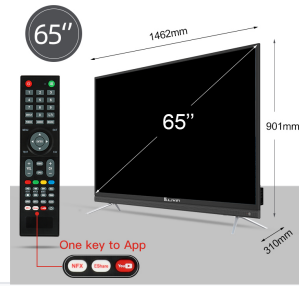

## Connectivity & Tuners

Versatile connectivity options including multiple HDMI and USB ports.

## Physical Dimensions

Detailed dimensions for the 65-inch unit and one-key access remote control.

## Unit Dimensions

Dimension	Measurement
Width	1462 mm
Height	901 mm
Depth	310 mm