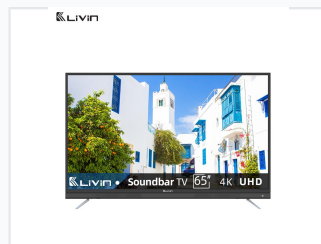

# 65-inch 4K HDR Ultra Thin Smart LED Television with Soundbar

This 65-inch 4K HDR Ultra Thin Smart TV delivers stunning picture quality and immersive sound. Designed for both hotel and home use, it features a built-in soundbar and smart functionality.

## Overview

The EL-Series 65-inch UHD Smart TV features a sleek design with an integrated soundbar.

### Premium 65-inch 4K Smart Entertainment Hub

This 65-inch Smart LED TV combines stunning 4K UHD resolution with High Dynamic Range (HDR) to deliver a cinematic visual experience. Designed for both high-end hospitality and home entertainment, it features an integrated soundbar with Dolby sound effects for immersive audio without extra equipment. With built-in Wi-Fi and pre-installed streaming apps, it provides a complete, plug-and-play entertainment solution in an ultra-thin, modern chassis.