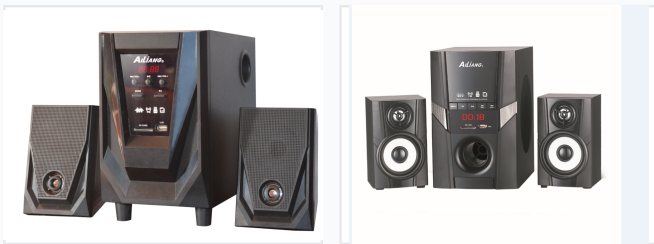

# 60W Dual 12-inch Stage Speaker with FM, USB, SD, and Karaoke

This stage speaker delivers powerful audio with its 60W output and dual 12-inch woofers. It features FM radio, USB/SD card reader, equalizer, karaoke function, self-amplification, and a guitar input.

## ADDITIONAL IMAGES

### Immersive Multimedia Audio System

This 60W multimedia speaker system is engineered to deliver a balanced and immersive audio experience, featuring a robust subwoofer and dual satellite speakers. Designed for versatility, it includes integrated connectivity options such as FM radio, USB, and SD card playback, making it suitable for music, movies, and gaming. The system offers intuitive control through a front-panel digital display and dedicated adjustment buttons for volume, mode, and equalization.