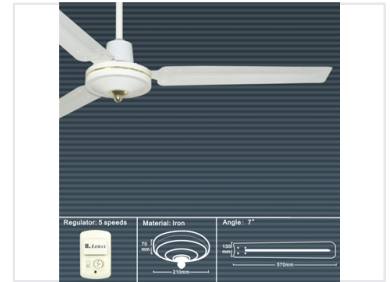

56-Inch Iron Ceiling Fan with 5-Speed Regulator

This ceiling fan features a 5-speed regulator and durable iron construction. Its 7-degree blade angle ensures efficient air circulation.

Overview

High-Performance Iron Ceiling Fan

This 56-inch iron ceiling fan is designed for durability and consistent airflow in professional or residential environments. Featuring a robust 1163x12mm motor and a 5-speed regulator, it offers precise control over air circulation. Built from high-quality iron, this fan is engineered for reliability and long-term performance.

Performance Metrics

Rotation Speed

285 R.P.M.
Max Speed

5 levels
Speed Settings

Wattage

75 W

Technical Specifications

Fan Size	56 inches
Construction Material	Iron
Blade Angle	7 degrees
Motor Size	1163x12mm
Temperature Rise	95 K

Electrical Requirements

Voltage Rating	220 V
Frequency	50 Hz

Dimensions

Physical Dimensions

Component	Measurement
Canopy Diameter	210mm
Central Hub Height	70mm
Blade Width	130mm
Blade Length	570mm