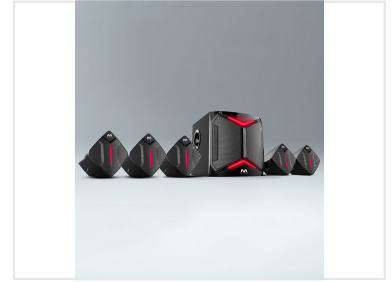

## 5.1 Channel Computer Speaker System with Subwoofer

This 5.1 channel computer speaker system provides full surround sound. It includes a subwoofer and five satellite speakers.

#### Immersive 5.1 Channel Audio System

The EM-5012FST is a versatile 5.1 channel speaker system engineered to provide a comprehensive surround sound experience for gaming, cinema, and music playback. This system combines a dedicated subwoofer for deep, resonant bass with five satellite speakers to ensure clear, balanced mid and high-frequency audio. Designed for modern workspaces and entertainment setups, it offers flexible connectivity options including Bluetooth wireless streaming, USB/SD playback, and FM radio support.