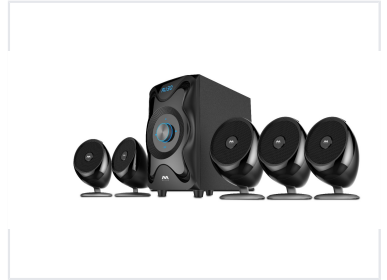

5.1 Channel Computer Speaker System with Subwoofer

This 5.1 channel computer speaker system provides immersive audio for gaming, music, and movies. The system includes a powerful subwoofer and five satellite speakers, delivering balanced sound with deep bass and clear highs.

Overview

Immersive Audio Experience

The EM-5170FST is a versatile 5.1 channel computer speaker system designed to deliver immersive audio for gaming, music, and movies. This system includes a powerful subwoofer and five satellite speakers, providing a balanced sound experience with deep bass and clear highs. Engineered for ease of setup and use, it is an ideal choice for both casual users and enthusiasts seeking enhanced audio performance.

Technical Specifications

Speaker Driver Configuration

- 1 x 4-inch Subwoofer
- 5 x 3-inch Satellite Speakers

Model Number	EM-5170FST
--------------	------------

Total Output Power	45 W
--------------------	------

Dimensions

Physical Dimensions

Component	Dimensions (W x H x D)
Subwoofer	156 x 271 x 215 mm
Satellite Speaker	107 x 155 x 105 mm

Features & Connectivity

System Features

5.1 Channel Surround • FM Radio • LED Display • Remote Control Included