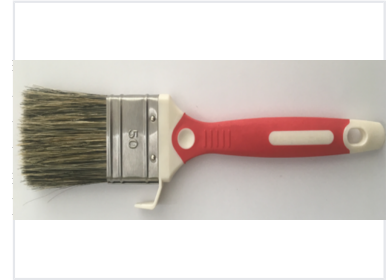

50mm Paint Brush with Ergonomic Handle

This 50mm paint brush features a blend of natural and synthetic bristles secured by a durable metal ferrule. The handle is ergonomically designed with a red rubberized grip and includes a hanging hole.

Overview

Professional Grade Paint Brush

This 50mm paint brush is engineered for both professional contractors and DIY enthusiasts. It features a high-quality blend of natural and synthetic bristles for optimal paint pickup and release. The ergonomic handle design ensures comfort during extended use, while the durable construction makes it a reliable tool for various painting projects.

Technical Specifications

Bristle Composition

- 70% Natural boiled hog bristle
- 30% Mini hollow SRT PET (50% white and 50% black mix)

Brush Width	50 mm
Handle Materials	TPR, Plastic
Ferrule Material	Mirror stainless steel