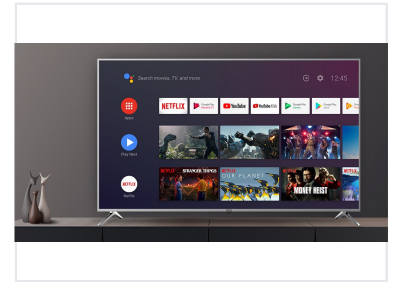

4K UHD Smart LCD/LED Television

This LCD/LED TV delivers stunning picture quality with vibrant colors and sharp details through its 4K UHD resolution. Integrated with Google Assistant, it offers seamless voice control and access to a wide range of smart features, including built-in Netflix and Dolby Vision support.

ADDITIONAL IMAGES

Product Overview

Immersive 4K UHD Viewing Experience

This modern LCD/LED television is designed to deliver stunning picture quality with vibrant colors and sharp details. Featuring a sleek, thin-bezel design, it integrates seamlessly into any professional or home environment. With advanced smart capabilities including voice control and pre-installed streaming services, it offers a user-friendly and highly connected entertainment solution.

Display & Visuals

Available Screen Sizes

- 50-60 inch
- 65 inch and above

Visual Technologies

HDR10 • Dolby Vision

Resolution Options

4K UHD, 8K Super Resolution

Design & Build

Design Features

- Double flat design
- Metal Full Screen

Smart Features

Audio & Streaming

- Dolby Atmos
- Netflix
- YouTube
- Google Play Services

Smart Capabilities

AIOT, Voice Control, Google Assistant