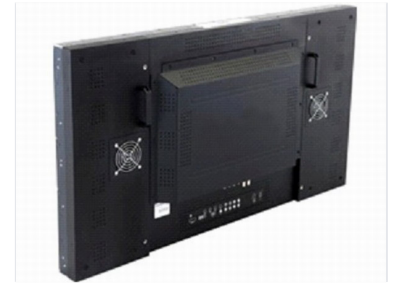

# 46-Inch Ultra-Narrow Bezel LCD Splicing Screen

This 46-inch ultra-narrow bezel LCD splicing screen is designed for creating seamless video walls with minimal visual distraction. It is ideal for control rooms, digital signage, and presentation displays, offering excellent image quality and versatile connectivity.

### High-Impact Splicing Solution

This 46-inch ultra-narrow bezel LCD splicing screen is engineered to create seamless, high-impact video walls for demanding professional environments. Featuring an ultra-slim design that minimizes visual distractions, it maximizes the active viewing area for control rooms, digital signage, and large-scale presentation displays. With robust construction and an integrated cooling system, this display ensures long-term reliability and consistent performance.