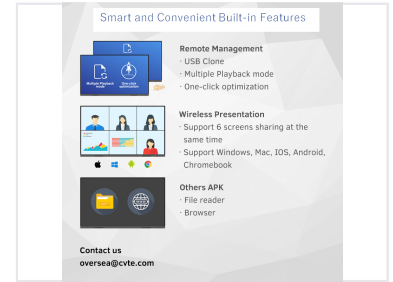

43-Inch Digital Signage Display with Remote Management

This 43-inch digital signage display offers smart features for remote management and versatile applications. It supports wireless presentation with compatibility across Windows, Mac, iOS, Android, and Chromebook devices.

ADDITIONAL IMAGES

Product Overview

Versatile 43-Inch Digital Signage Solution

This 43-inch digital signage display features a minimalist design with an ultra-narrow bezel, making it an ideal choice for modern professional environments. Powered by Android 8.0, it supports both landscape and portrait orientations and offers enhanced visibility with a 450 cd/m² brightness level. The system is designed for efficiency with built-in remote management tools and wireless presentation capabilities that support up to six simultaneous screen shares.