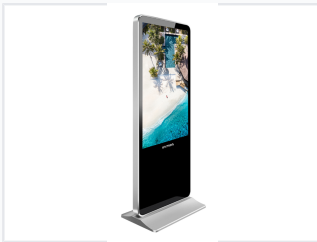

43-65" Floor Standing Digital Signage

This floor-standing digital LCD signage is available in sizes ranging from 43 to 65 inches. It features a metal case with a slim design and tempered glass for safety.

ADDITIONAL IMAGES

Overview

Versatile LED/LCD advertising player available in 43, 55, and 65-inch models for indoor environments.

Versatile Floor Standing Digital Signage

This premium floor-standing digital LCD signage is designed to enhance brand visibility in high-traffic indoor environments. Available in sizes ranging from 43" to 65", it features a sleek metal case protected by tempered glass for maximum durability and safety. With support for both Android and Windows operating systems, plus optional IR touch functionality, it provides a flexible platform for interactive advertisements and multimedia content.

Display Performance

Key Display Metrics

1080 p
Resolution

350 cd/m2
Standard Brightness

8 ms
Response Time

Panel Specifications

Feature	Specification
Viewing Angle	89/89/89/89
Aspect Ratio	16:9
Color Depth	16.7M
Surface Protection	Tempered Glass