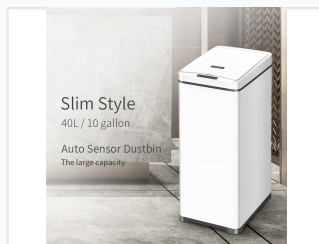

42L Automatic Sensor Trash Can

This automatic sensor trash can provides a convenient and hygienic waste disposal solution. With a 42-liter capacity, it features a sensor-activated lid for hands-free operation and is suitable for various settings.

ADDITIONAL IMAGES

Overview

The slim design allows for high capacity in tight spaces, perfect for modern kitchens.

Hygienic and Efficient Waste Management

This 42L automatic sensor trash can provides a touchless and hygienic waste disposal solution for modern homes and commercial spaces. Featuring a slim, space-saving design and intelligent motion-sensing technology, it opens and closes automatically to minimize the spread of germs. Its durable cold-rolled steel construction with a soft-close lid ensures long-lasting performance and quiet operation in any environment.

Key Features

Core Specifications

42 L

Capacity

11 gal

Capacity

0.5 mm

Body Thickness