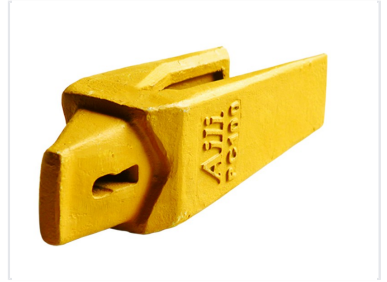

## 30mm Top Pin Tooth and Bevel Adapter Set

This set includes a 30mm top pin tooth and bevel adapter for construction machinery. The tooth and adapter ensure secure and reliable attachment for efficient digging and material handling.

### ADDITIONAL IMAGES