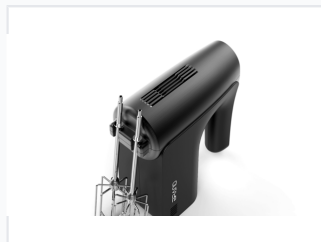

300W Hand Mixer with Beaters

This hand mixer features a 300W motor for efficient mixing. It includes stainless steel egg stirring and flour rod accessories, with five-speed control settings.

ADDITIONAL IMAGES

Product Overview

Professional Performance Hand Mixer

This 300W hand mixer is designed for efficient food preparation in both home and professional settings. Featuring a durable ABS plastic housing with stainless steel accents, it combines a sleek aesthetic with practical functionality. With five speed settings and versatile stainless steel attachments, it provides the control needed for various baking tasks, while the integrated heat emission design ensures a longer service life.

Design & Build

Housing Material

ABS plastic with stainless steel decoration

Durability Features

Heat emission hole, Extended service life

Accessories

Included Accessories

- Stainless steel egg stirring rod
- Stainless steel flour rod