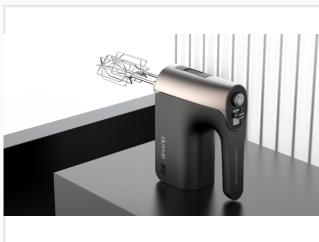

300W Hand Mixer with Beaters

This hand mixer features a 300W motor for efficient mixing. It includes stainless steel egg stirring and flour rod accessories, with five-speed control settings.

ADDITIONAL IMAGES

Product Overview

Professional Performance Hand Mixer

This 300W hand mixer is designed for efficient food preparation in both home and professional settings. Featuring a durable ABS plastic housing with stainless steel accents, it combines a sleek aesthetic with practical functionality. With five speed settings and versatile stainless steel attachments, it provides the control needed for various baking tasks, while the integrated heat emission design ensures a longer service life.

Design & Build

Housing Material

ABS plastic with stainless steel decoration

Durability Features

Heat emission hole, Extended service life

Accessories

Included Accessories

- Stainless steel egg stirring rod
- Stainless steel flour rod