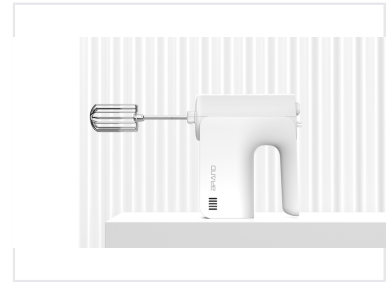

300W Hand Mixer with Beaters

This hand mixer features a 300W motor for efficient mixing. It includes stainless steel egg stirring and flour rod accessories, with five-speed control settings.

ADDITIONAL IMAGES

Product Overview

Professional Performance Hand Mixer

This 300W hand mixer is designed for efficient food preparation in both home and professional settings. Featuring a durable ABS plastic housing with stainless steel accents, it combines a sleek aesthetic with practical functionality. With five speed settings and versatile stainless steel attachments, it provides the control needed for various baking tasks, while the integrated heat emission design ensures a longer service life.

Design & Build

Housing Material

ABS plastic with stainless steel decoration

Durability Features

Heat emission hole, Extended service life

Accessories

Included Accessories

- Stainless steel egg stirring rod
- Stainless steel flour rod