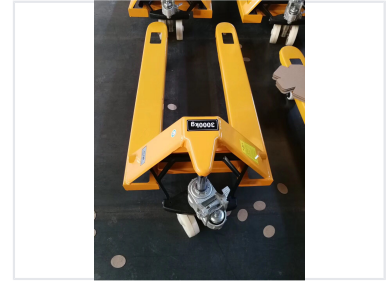

3000kg Capacity Hand Pallet Truck

This hand pallet truck is a robust and reliable material handling equipment designed for efficient horizontal movement of palletized goods. Featuring a 3000kg capacity and heavy-duty steel construction, it is ideal for warehouses, factories, and distribution centers.

ADDITIONAL IMAGES

Product Overview

Robust Material Handling Solution

This heavy-duty hand pallet truck is engineered for the efficient horizontal movement of palletized goods in demanding environments. Constructed from durable steel, it supports loads up to 3000kg, making it an essential tool for warehouses, factories, and distribution centers. Its ergonomic design and smooth hydraulic lift system ensure effortless operation, significantly enhancing productivity while reducing manual labor strain.

Technical Specifications

Load Capacity

3000 kg
Max Load

Material	Heavy-duty steel
----------	------------------

Lift System	Hydraulic
-------------	-----------

Features

Key Features

- Ergonomic handle for comfortable operation
- Tandem load wheels for enhanced stability
- Smooth lifting and lowering mechanism
- Easy maneuverability on various surfaces