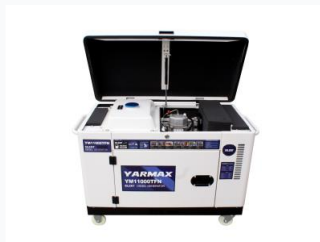

ADDITIONAL IMAGES

Product Overview

Silent Diesel Power Solution

This top-open silent diesel generator provides robust power output ranging from 3kW to 8kW. Engineered for reliability, it features high-performance diesel engines and 100% copper alternators to ensure stable power delivery even for inductive loads. Its design prioritizes low noise operation and efficient heat dissipation, making it an ideal choice for noise-sensitive or demanding environments.

Technical Specifications

Core Features

- Low noise running
- 100% copper alternator
- Advanced winding technology
- Automatic Voltage Regulator (AVR)
- Low oil level alarm system
- Easy maintenance and repair

Available Power Output

3kW, 5kW, 6kW, 7kW, 8kW

Safety & Durability

Safety Protection Mechanisms

Overload Protection • Short Circuit Protection • Low Oil Alarm • Weather Resistant