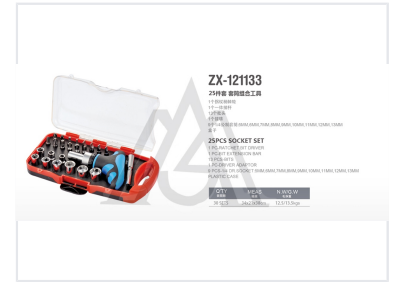

25-Piece Socket and Bit Set with Ratchet Driver

This 25-piece socket and bit set is a versatile collection of tools designed for various fastening applications. It includes a ratchet screwdriver handle with forward and reverse ratcheting action for efficient screw driving.

ADDITIONAL IMAGES

Overview

Versatile 25-Piece Socket and Bit Set

This comprehensive 25-piece socket and bit set is designed for efficient fastening in various applications, ranging from home repairs to automotive maintenance. The kit features a high-quality ratchet bit driver with forward and reverse action, paired with a complete range of sockets and bits for maximum versatility. All components are neatly organized in a durable plastic case, ensuring easy storage and portability for both professional tradespeople and DIY enthusiasts.

Kit Contents

Included Components

- 1 x Ratchet Bit Driver
- 1 x Bit Extension Bar
- 1 x Driver Adaptor
- 13 x Assorted Bits
- 9 x 1/4" Drive Sockets

Metric Socket Sizes

5mm, 6mm, 7mm, 8mm, 9mm, 10mm, 11mm, 12mm, 13mm

Logistics

Packaging Specifications

Metric	Value
Master Carton Quantity	30 Sets
Carton Dimensions	34 x 21 x 38 cm
Net Weight	12.5 kg
Gross Weight	13.5 kg

General

Total Pieces

25 pcs

Pieces

Storage