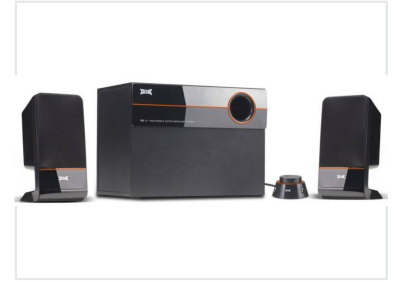

2.1 Channel Multimedia Speaker System

This 2.1 channel speaker system features a black subwoofer with a red frame and square satellite speakers. Its design ensures better sound quality in near field environments and is compatible with various audio devices.

Overview

Immersive Audio Experience

This 2.1 channel multimedia speaker system is engineered to deliver a balanced and rich audio performance for gaming, music, and movies. Featuring a dedicated 5-inch subwoofer for deep, resonant bass and two 3-inch satellite speakers for crisp highs, it creates a comprehensive soundstage. The system is designed for reliability and ease of use, making it an excellent addition to any entertainment setup.

Audio Performance

Output Power (RMS)

14 W

Subwoofer

8 W

Satellite (x2)

Signal-to-Noise Ratio	75 dB
Frequency Response	60Hz - 18KHz

Technical Specifications