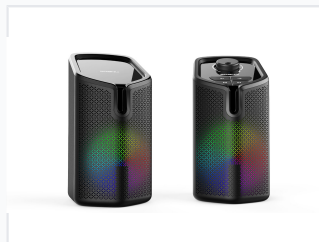

2.0 Channel Computer Speakers with RGB Lighting

These 2.0 channel computer speakers deliver high-quality audio in a compact, stylish design. The speaker enclosure features a perforated design with integrated RGB lighting and top panel controls.

ADDITIONAL IMAGES

Product Overview

Compact Audio Solution

The EM-202FT 2.0 channel computer speakers offer a balanced audio experience suitable for music, gaming, and general multimedia playback. Featuring a sleek, compact design with a perforated grill, these speakers are built to fit seamlessly into any modern desktop environment. With integrated RGB lighting and versatile connectivity options, they provide both aesthetic appeal and functional performance for professional or personal workspaces.

Technical Specifications

Output Power

10 W

Total Output

Model Number

EM-202FT

Speaker Driver Size

3 inch

Physical Dimensions

Satellite Dimensions

92 x 179 x 92 mm

Features & Connectivity

Additional Features

- FM Radio
- Integrated RGB Lighting
- Top-panel control buttons
- Volume adjustment
- Playback control