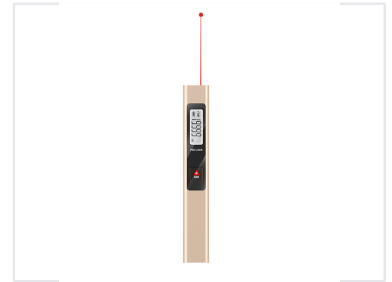

15M Aluminum Pen Laser Distance Measur- er

This compact pen-style laser distance measurer accurately measures distances up to 15 meters. The durable aluminum construction ensures longevity and reliable performance.

Overview

Professional Precision at Your Fingertips

The 15M Aluminum Pen Laser Distance Measurer is an essential tool for builders, real estate agents, and flooring specialists who demand precision and portability. Housed in a durable aluminum body, this pen-style device offers a compact solution for distance measurement tasks up to 15 meters. Featuring intuitive one-button control and continuous measurement capabilities, it significantly streamlines site assessments and renovation projects.

Technical Specs

Maximum Measuring Range

15 m

Measuring Distance

Features

Core Functionalities

- Laser sharp accuracy
- Compact pen-style design
- Continuous measurement mode
- Integrated instant display