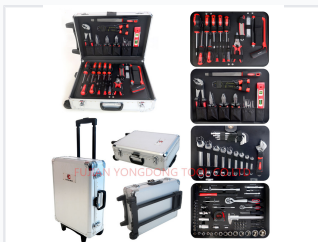

157-Piece Aluminum Case Tool Set

This 157-piece tool set is housed in a durable aluminum case, offering a comprehensive range of tools for various applications. The set includes essential hardware tools organized in fitted compartments within the case for easy access and storage.

ADDITIONAL IMAGES

Product Overview

Comprehensive 157-Piece Tool Solution

This professional-grade tool set is housed in a durable aluminum case, providing a complete solution for DIY projects, automotive maintenance, and furniture repair. The set features a wide variety of high-quality tools including a 72-tooth ratchet handle, screwdrivers, and wrenches, all crafted from Chrome Vanadium for enhanced durability. Designed for portability and organization, the wheeled case ensures easy transport and efficient storage for professional or home use.

Key Features

Total Pieces

157 pcs

Included Tools

Primary Material

Chrome Vanadium • Aluminum Case

Technical Specifications

Ratchet Mechanism	72-teeth ratchet handle
Recommended Applications	DIY, Car repair, Furniture repair, General Hardware

Tool Inventory

Included Tool Types

- Screwdrivers
- Knives
- Pliers
- Hammers
- Scissors
- Spirit level rulers
- Spanners & Wrenches
- Sockets
- Hex keys
- Tape measure

Storage & Mobility

Case Design	Aluminum case with handle and wheels
Interior Layout	Fitted compartments for secure tool placement