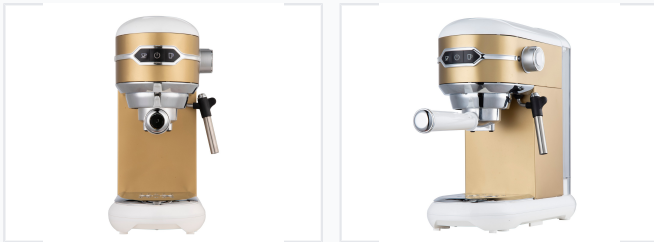

1450W Espresso Machine with Milk Frother

This espresso machine has a 1450W power rating and a 1L water capacity. It features a 15-bar pump, a milk frother, and a top warming plate.

ADDITIONAL IMAGES

Overview

Professional Espresso Experience at Home

This 1450W semi-automatic espresso machine is designed to bring café-quality beverages to any kitchen. Featuring a powerful 15-bar pump for optimal extraction and an integrated milk frother, it allows for the easy preparation of rich espressos, cappuccinos, and lattes. Its compact, stylish design includes user-friendly one-touch controls and convenient features like a cup warming plate and auto shut-off for energy efficiency.

Technical Specifications

Power Rating	1450 W
Pump Pressure	15 bar
Water Tank Capacity	1 L

Features

Key Features

- Integrated milk frother steam wand
- One-touch control panel with illumination
- Top warming plate for cups
- Hot water function for cup cleaning
- Auto shut-off energy saving mode

Design & Maintenance	Transparent removable water tank, Removable drip tray, Compact design, Gold-colored housing, Chrome accents
----------------------	---