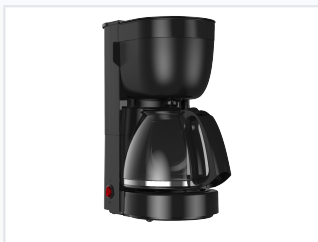

1.25L Electric Drip Coffee Maker

This drip coffee maker features a 1.25-liter glass carafe, capable of brewing up to 10 cups of coffee. It includes a removable filter basket for easy cleaning and a non-drip valve to prevent messes.

ADDITIONAL IMAGES

Overview

Professional Drip Coffee Solution

This 1.25L electric drip coffee maker is designed for reliable, efficient brewing in home or office environments. Featuring a high-temperature resistant glass jug and a non-stick warming plate, it ensures your coffee stays at the optimal temperature after brewing. With convenient features like an anti-drip valve and a swing-out filter holder, this appliance combines ease of use with essential safety protections.

Technical Specifications

Capacity	1.25 L
Safety Features	Overheat Protection, Thermostat, Thermofuse, Anti-drip Valve
Auto Shut-off	40 mins

Design & Build

Construction Materials

- High-temp resistant glass jug
- Non-stick coated warming plate
- Durable plastic housing
- Optional stainless steel decoration

Usability Features

Swing filter holder • Permanent filter • Water level markings • Keep warm function