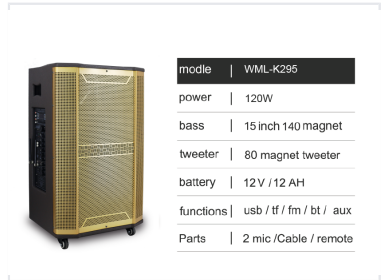

120W Portable Audio Speaker System with Dual Microphones

This professional audio speaker system is engineered for high-quality sound reproduction. It features a 15-inch bass driver and tweeter, with multiple input options including USB, TF card, FM radio, Bluetooth, and AUX.

Overview

Professional Portable Audio System

The WML-K295 is a robust 120W portable speaker system engineered for high-fidelity sound reproduction in professional environments. Featuring a powerful 15-inch bass driver paired with an 80-magnet tweeter, it delivers clear, balanced audio across all frequencies. Its integrated 12V/12AH battery ensures reliable portability, making it an ideal choice for versatile audio needs.

Technical Specifications

Rated Power Output

120 W

Power Output

Driver Configuration

Component	Specifications
Bass Driver	15-inch with 140 magnet
Tweeter	80 magnet

Battery System

12V / 12AH Lead-Acid

Connectivity & Features

Input Options

USB, TF Card, FM Radio, Bluetooth, AUX

Accessories & Inclusions

Box Contents

- 2 x Professional Microphones
- Power/Connection Cable
- Remote Control