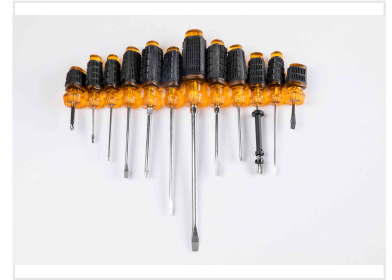

12-Piece Screwdriver Set with Cushion Grip

This 12-piece screwdriver set includes slotted, Phillips, and specialty bits. The screwdrivers have cushion grip handles and are made from high-quality steel.

ADDITIONAL IMAGES

Product Overview

Professional Grade Screwdriver Set

This comprehensive 12-piece screwdriver set is engineered for versatility and comfort in professional environments. Featuring a durable chrome vanadium steel shaft, each tool is designed to withstand rigorous use while providing reliable performance. The ergonomic, ribbed cushion grip ensures total control and reduces hand fatigue during extended operation, making it an essential addition to any toolkit.

Technical Specifications

Included Tip Types

- Slotted
- Phillips
- Square Drive
- Star Drive

Shaft Material	Chrome Vanadium Steel
Tip Features	Magnetic, Corrosion Resistant
Handle Design	Ribbed Cushion Grip
Total Pieces	12 pcs