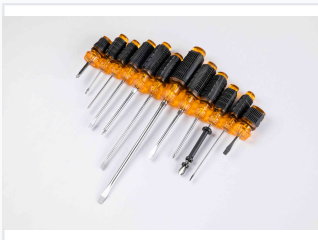

12-Piece Screwdriver Set with Cushion Grip

This 12-piece screwdriver set includes slotted, Phillips, and specialty bits. The screwdrivers have cushion grip handles and are made from high-quality steel.

ADDITIONAL IMAGES

Product Overview

Professional Grade Screwdriver Set

This comprehensive 12-piece screwdriver set is engineered for versatility and comfort in professional environments. Featuring a durable chrome vanadium steel shaft, each tool is designed to withstand rigorous use while providing reliable performance. The ergonomic, ribbed cushion grip ensures total control and reduces hand fatigue during extended operation, making it an essential addition to any toolkit.

Technical Specifications

Included Tip Types

- Slotted
- Phillips
- Square Drive
- Star Drive

Shaft Material	Chrome Vanadium Steel
Tip Features	Magnetic, Corrosion Resistant
Handle Design	Ribbed Cushion Grip
Total Pieces	12 pcs