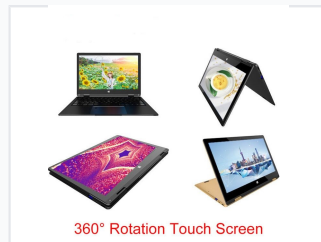

ADDITIONAL IMAGES

Overview

Versatile 2-in-1 Computing

This 11.6-inch device seamlessly bridges the gap between a traditional laptop and a tablet, offering the full functionality of a PC operating system with the convenience of a touchscreen. With its 360-degree rotating hinge, users can easily transition between typing, viewing, and tablet modes to suit any environment. Encased in a durable metal chassis, it combines premium aesthetics with the portability and high-speed 5G WiFi connectivity required for modern, on-the-go productivity.

Display & Form Factor

Screen Size	11.6 inch
Hinge Design	360-degree rotating
Device Type	2-in-1, Laptop, Tablet

Build & Connectivity

Wireless Connectivity

5G WiFi

Case Material	Metal