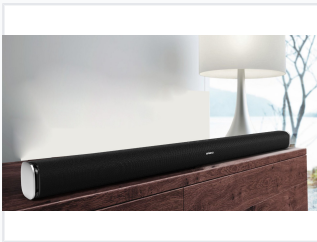

100W TV Soundbar with Bluetooth, USB, HDMI, Optical, and EQ

This 100W soundbar is designed for TV use. It features Bluetooth connectivity, USB, Aux, LED display, HDMI, DSP, optical input, and EQ adjustment.

ADDITIONAL IMAGES

Product Overview

High-Performance 100W Soundbar System

This 100W soundbar system is engineered to deliver immersive digital surround sound for a premium home entertainment experience. Featuring a dedicated wireless subwoofer and advanced DSP technology, it ensures deep bass and crystal-clear audio reproduction. With versatile connectivity options including Bluetooth, HDMI, and Optical inputs, it integrates seamlessly with modern televisions and media devices.

Technical Specifications

Output Power

100 W

Total Power

Speaker Size

6.5-inch Subwoofer x 1, 2-inch Tweeters x 4

Advanced Audio Features

DSP Solution, EQ Adjustment, Digital Surround Sound